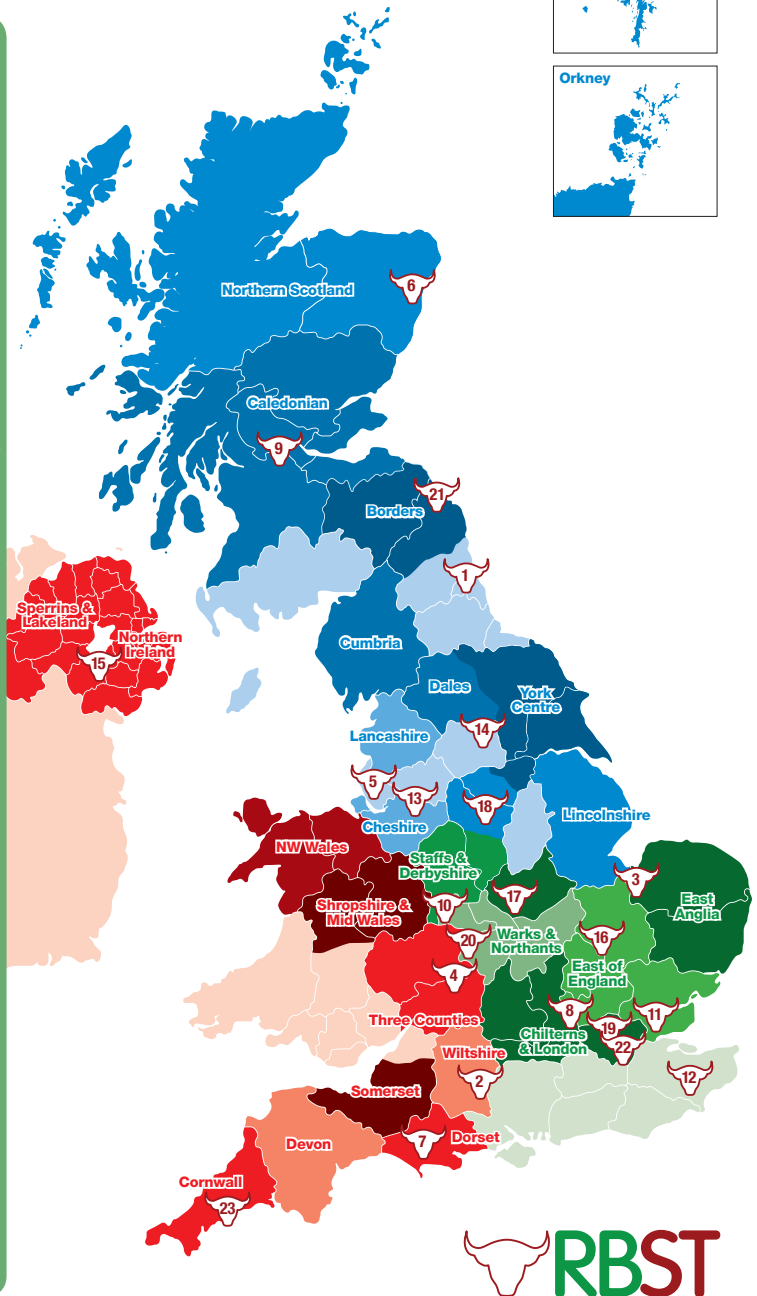

Farm Parks Map

Approved Farm Parks & City Farms

- 1 Bill Quay Community Farm
0191 441 9715
- 2 Cholderton Rare Breeds Farm Park
01980 629438
- 3 Church Farm Rare Breed Centre
01366 382162
- 4 Cotswold Farm Park
01451 850307
- 5 Croxteth Home Farm
0151 233 6942
- 6 Doonies Farm
01224 875879
- 7 Kingston Maurward Gardens and Animal Park
01305 215000
- 8 Odds Farm Park
01628 520188
- 9 Palacerigg Country Park
01236 720047
- 10 Sandwell Park Farm
0121 553 0220
- 11 The Salvation Army Hadleigh Farm
01702 558550
- 12 The Rare Breeds Centre
01233 861493
- 13 Home Farm Tatton Park
01625 534431
- 14 Home Farm Temple Newsam
0113 336 7557
- 15 Tannaghmore Gardens, Farm & Museum
028 3834 3244
- 16 Wimpole Home Farm
01223 206000
- 17 Gorse Hill City Farm
0116 2537582
- 18 Heeley City Farm
0114 258 0482
- 19 Spitalfields City Farm
020 7247 8762 or 07951 449136
- 20 Mary Arden's Farm
01789 338535
- 21 Hay Farm Heavy Horse Centre
01890 829601
- 22 Mudchute City Farm
020 7515 5901
- 23 Lost Gardens of Heligan
01726 845100